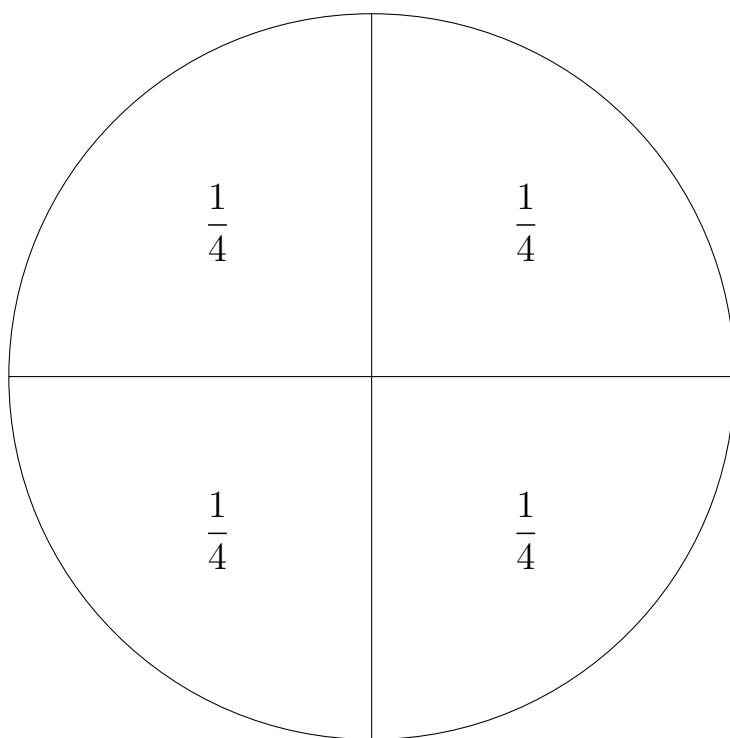

Fraction Circles - Black and White

Card 22A - White Fraction Circle

Card 22B - Red Fraction Circle (halves)

Card 22C - Light Green Fraction Circle (thirds)

Card 22D - Purple Fraction Circle (fourths)

Card 22E - Yellow Fraction Circle (fifths)

Card 22F - Dark Green Fraction Circle (sixths)

Card 22G - Brown Fraction Circle (eighths)

Card 22H - Blue Fraction Circle (ninths)

Card 22I - Orange Fraction Circle (tenths)

Card 22J - Hot Pink Fraction Circle (twelfths)