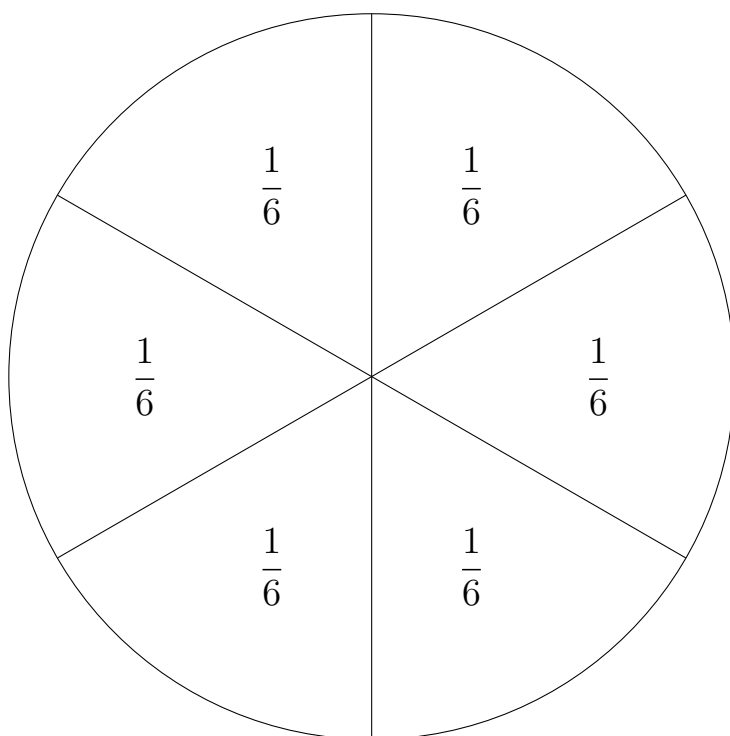

Fraction Circles - Black and White

Card 22A - White Fraction Circle

Card 22B - Red Fraction Circle (halves)

Card 22C - Light Green Fraction Circle (thirds)

Card 22D - Purple Fraction Circle (fourths)

Card 22E - Yellow Fraction Circle (fifths)

Card 22F - Dark Green Fraction Circle (sixths)

Card 22G - Brown Fraction Circle (eighths)

Card 22H - Blue Fraction Circle (ninths)

Card 22I - Orange Fraction Circle (tenths)

Card 22J - Hot Pink Fraction Circle (twelfths)