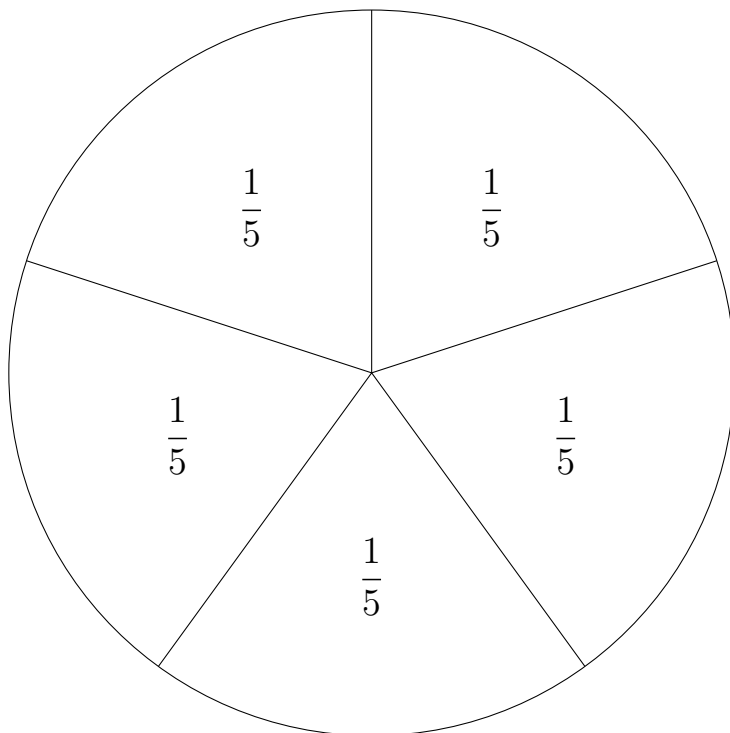

Fraction Circles - Black and White

Card 22A - White Fraction Circle

Card 22B - Red Fraction Circle (halves)

Card 22C - Light Green Fraction Circle (thirds)

Card 22D - Purple Fraction Circle (fourths)

Card 22E - Yellow Fraction Circle (fifths)

Card 22F - Dark Green Fraction Circle (sixths)

Card 22G - Brown Fraction Circle (eighths)

Card 22H - Blue Fraction Circle (ninths)

Card 22I - Orange Fraction Circle (tenths)

Card 22J - Hot Pink Fraction Circle (twelfths)