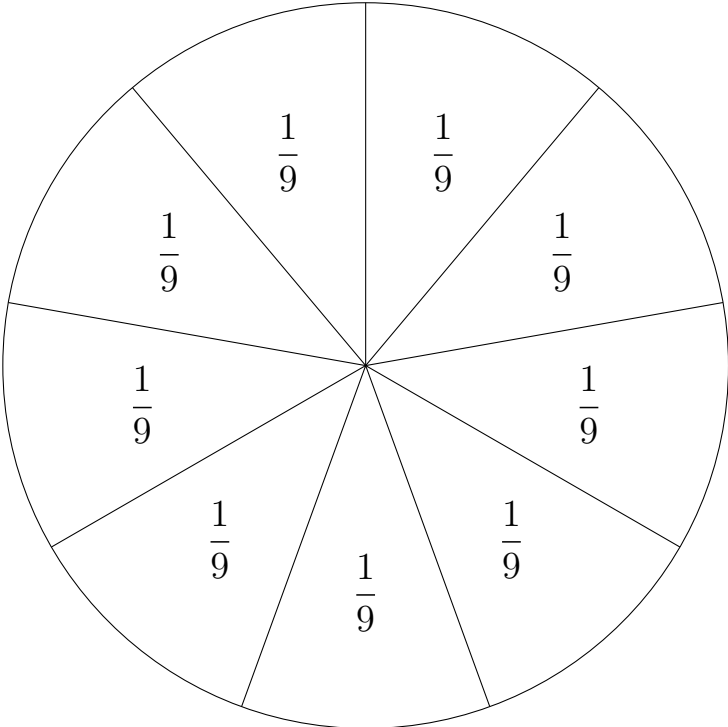

Fraction Circles - Black and White

Card 22A - White Fraction Circle

Card 22B - Red Fraction Circle (halves)

Card 22C - Light Green Fraction Circle (thirds)

Card 22D - Purple Fraction Circle (fourths)

Card 22E - Yellow Fraction Circle (fifths)

Card 22F - Dark Green Fraction Circle (sixths)

Card 22G - Brown Fraction Circle (eighths)

Card 22H - Blue Fraction Circle (ninths)

Card 22I - Orange Fraction Circle (tenths)

Card 22J - Hot Pink Fraction Circle (twelfths)