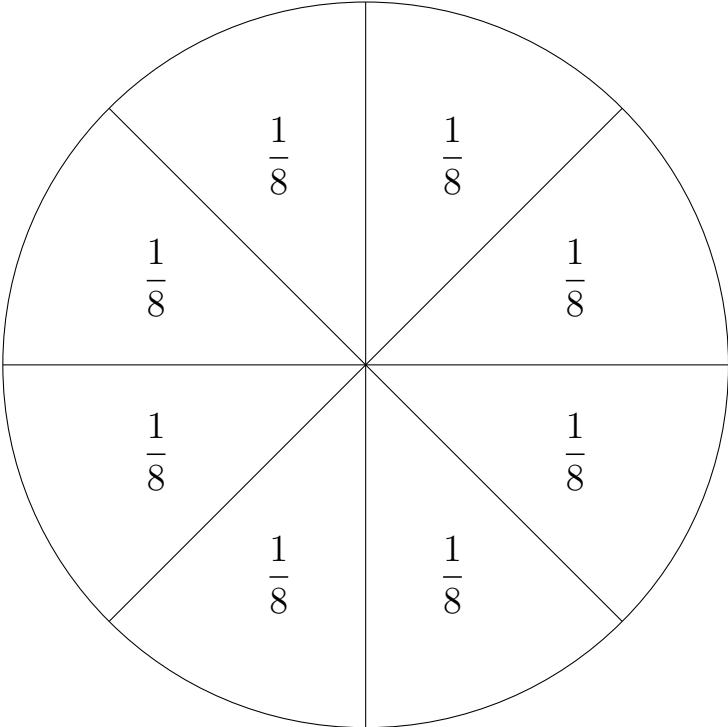

Fraction Circles - Black and White

Card 22A - White Fraction Circle

Card 22B - Red Fraction Circle (halves)

Card 22C - Light Green Fraction Circle (thirds)

Card 22D - Purple Fraction Circle (fourths)

Card 22E - Yellow Fraction Circle (fifths)

Card 22F - Dark Green Fraction Circle (sixths)

Card 22G - Brown Fraction Circle (eighths)

Card 22H - Blue Fraction Circle (ninths)

Card 22I - Orange Fraction Circle (tenths)

Card 22J - Hot Pink Fraction Circle (twelfths)