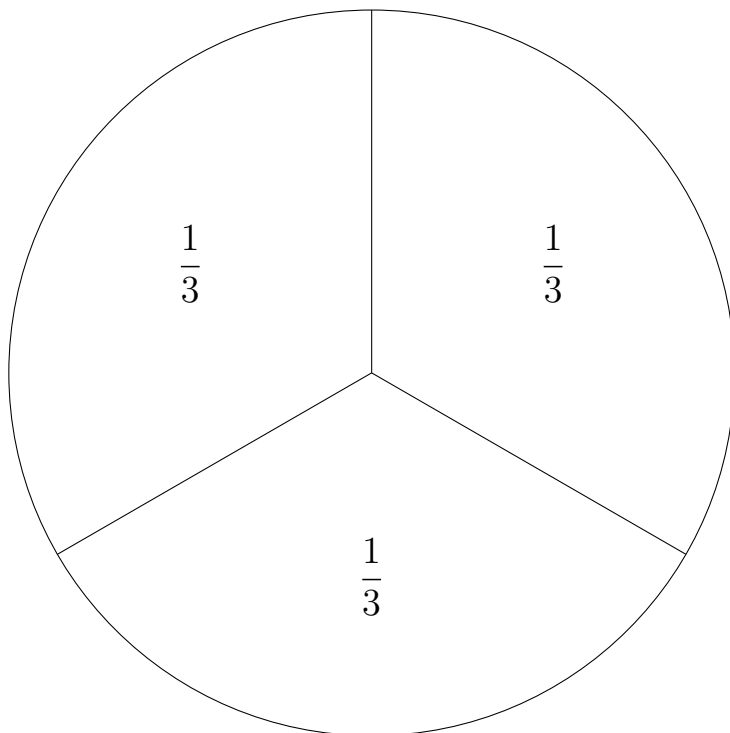

Fraction Circles - Black and White

Card 22A - White Fraction Circle

Card 22B - Red Fraction Circle (halves)

Card 22C - Light Green Fraction Circle (thirds)

Card 22D - Purple Fraction Circle (fourths)

Card 22E - Yellow Fraction Circle (fifths)

Card 22F - Dark Green Fraction Circle (sixths)

Card 22G - Brown Fraction Circle (eighths)

Card 22H - Blue Fraction Circle (ninths)

Card 22I - Orange Fraction Circle (tenths)

Card 22J - Hot Pink Fraction Circle (twelfths)